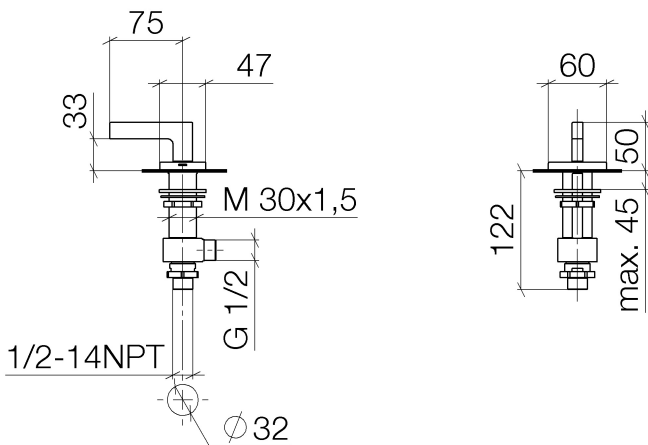

Sink - CL.1

Deck valve clockwise-closing hot - polished chrome

Article number: 20 004 715-00

- 1-1/4" hole diameter
- Flange 2-3/8" x 1-7/8"
- Fittings group in compliance with DIN 4109: 1
- (ADA)

polished chrome

Dimensional drawing

All dimensions in mm / inch = mm x 0,0394

Sink - CL.1

Deck valve clockwise-closing hot - polished chrome

Article number: 20 004 715-00

Flow rate chart

Sink - CL.1

Deck valve clockwise-closing hot - polished chrome

Spare parts list

Number	Item Number	Designation	Number of units
1	90 20 70 057 02-00	Handle - polished chrome	1
2	04 17 11 045 53 90	Deck valve -	1
3	90 90 03 153 00 90	Ceramic cartridge clockwise-closing -	1
4	04 23 10 032 78 90	Mounting bracket -	1
5	04 17 11 023 10 90	Wall connection -	1
6	09 30 11 059 90	Washer -	1
7	09 23 10 012 90	Mounting bracket -	1