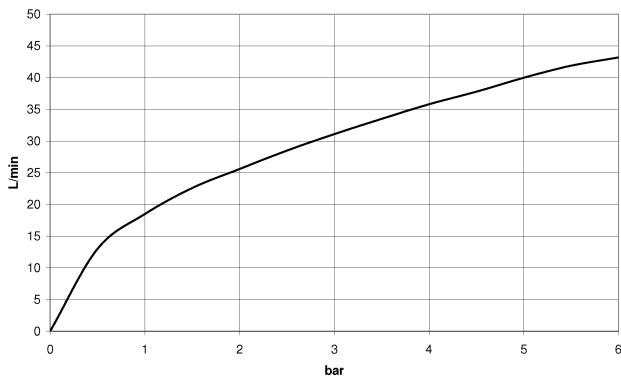

Sink - CL.1

Deck valve clockwise-closing hot - polished chrome

Article number: 20 004 715-00

- 1-1/4" hole diameter
- Flange 2-3/8" x 1-7/8"
- Fittings group in compliance with DIN 4109: 1
- (ADA)

polished chrome

Dimensional drawing

All dimensions in mm / inch = mm x 0,0394

Sink - CL.1

Deck valve clockwise-closing hot - polished chrome

Article number: 20 004 715-00

Flow rate chart

Sink - CL.1

Deck valve clockwise-closing hot - polished chrome